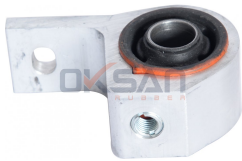

CONTROL ARM BUSHING

PE008

COMPATIBLE VEHICLES :
PARTNER Combispace (5F) 1996-
PARTNER Furgonato (5) 1996-

OEM NO : 3523.83, 96117499